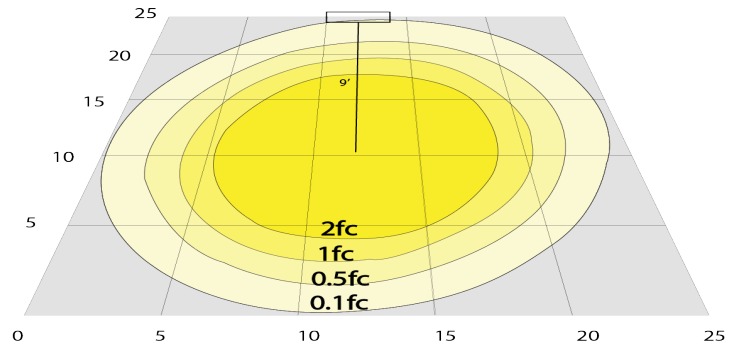

Phone: (877) 805-2252 | Fax: (877) 805-2252
www.westgatemfg.com

WG-Z7-2D-2Z

Photometrics: CRLC4-20W-MCT-SA-D

BUG Rating: B1-U1-G0

20W 5000K, Area 25" x 25" Mounting Height: 9'

Other Views:

Hazel

CRLC-EGN-20W-MCT-D