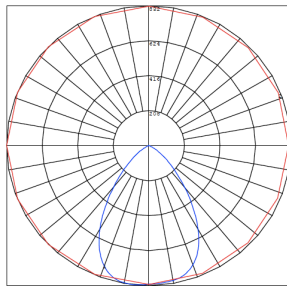

Phone: (877) 805-2252 | Fax: (877) 805-2252
www.westgatemfg.com

WG-Z7-2D-2Z

Photometrics: CRLC4-20W-MCT-SA-D

BUG Rating: B1-U1-G0

20W 5000K, Area 25" x 25" Mounting Height: 9'

Other Views:

Hazel

CRLC-EGN-20W-MCT-D