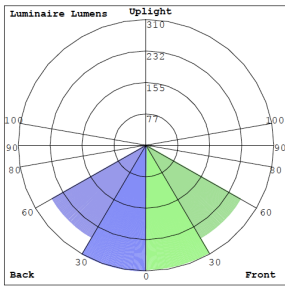

Phone: (877) 805-2252 | Fax: (877) 805-2252
www.westgatemfg.com

WG-Z7-2D-2Z

Photometrics: CRLC4-20W-MCT-SA-D

BUG Rating: B1-U1-G0

20W 5000K, Area 25" x 25" Mounting Height: 9'

Other Views:

Hazel

CRLC-EGN-20W-MCT-D