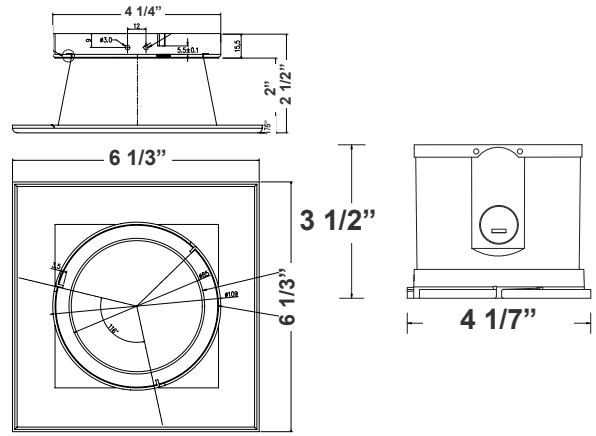

Note: _____ Type: _____

4"(H) X 6 1/3" (W)

Ideal for hotel, offices, retail outlets, restaurant, parking garages, conference room, education facilities and more.

Features

- 4" Haze & White Finish TRIM
- MCT: The Switch Is On The Light Engine
- Mounting Options: Recessed
- 5-Year Warranty
- Lifespan: 50,000 hrs.

Technical Specifications

Electrical:

- Voltage: 120-277VAC 50/60Hz
- Wattage: 20W
- Power factor: >0.90
- Efficacy: 85 LPW

Mechanical:

- 4" Haze & White Finish TRIM
- Mounting Options: Recessed
- Temperature Rating: Designed To Operate In Temperatures 113°F
- Housing Not Required. Two Spring Clips To Hold The Fixture In Place
- No IC-Rated
- Suitable for Damp Locations
- 5-Year Warranty